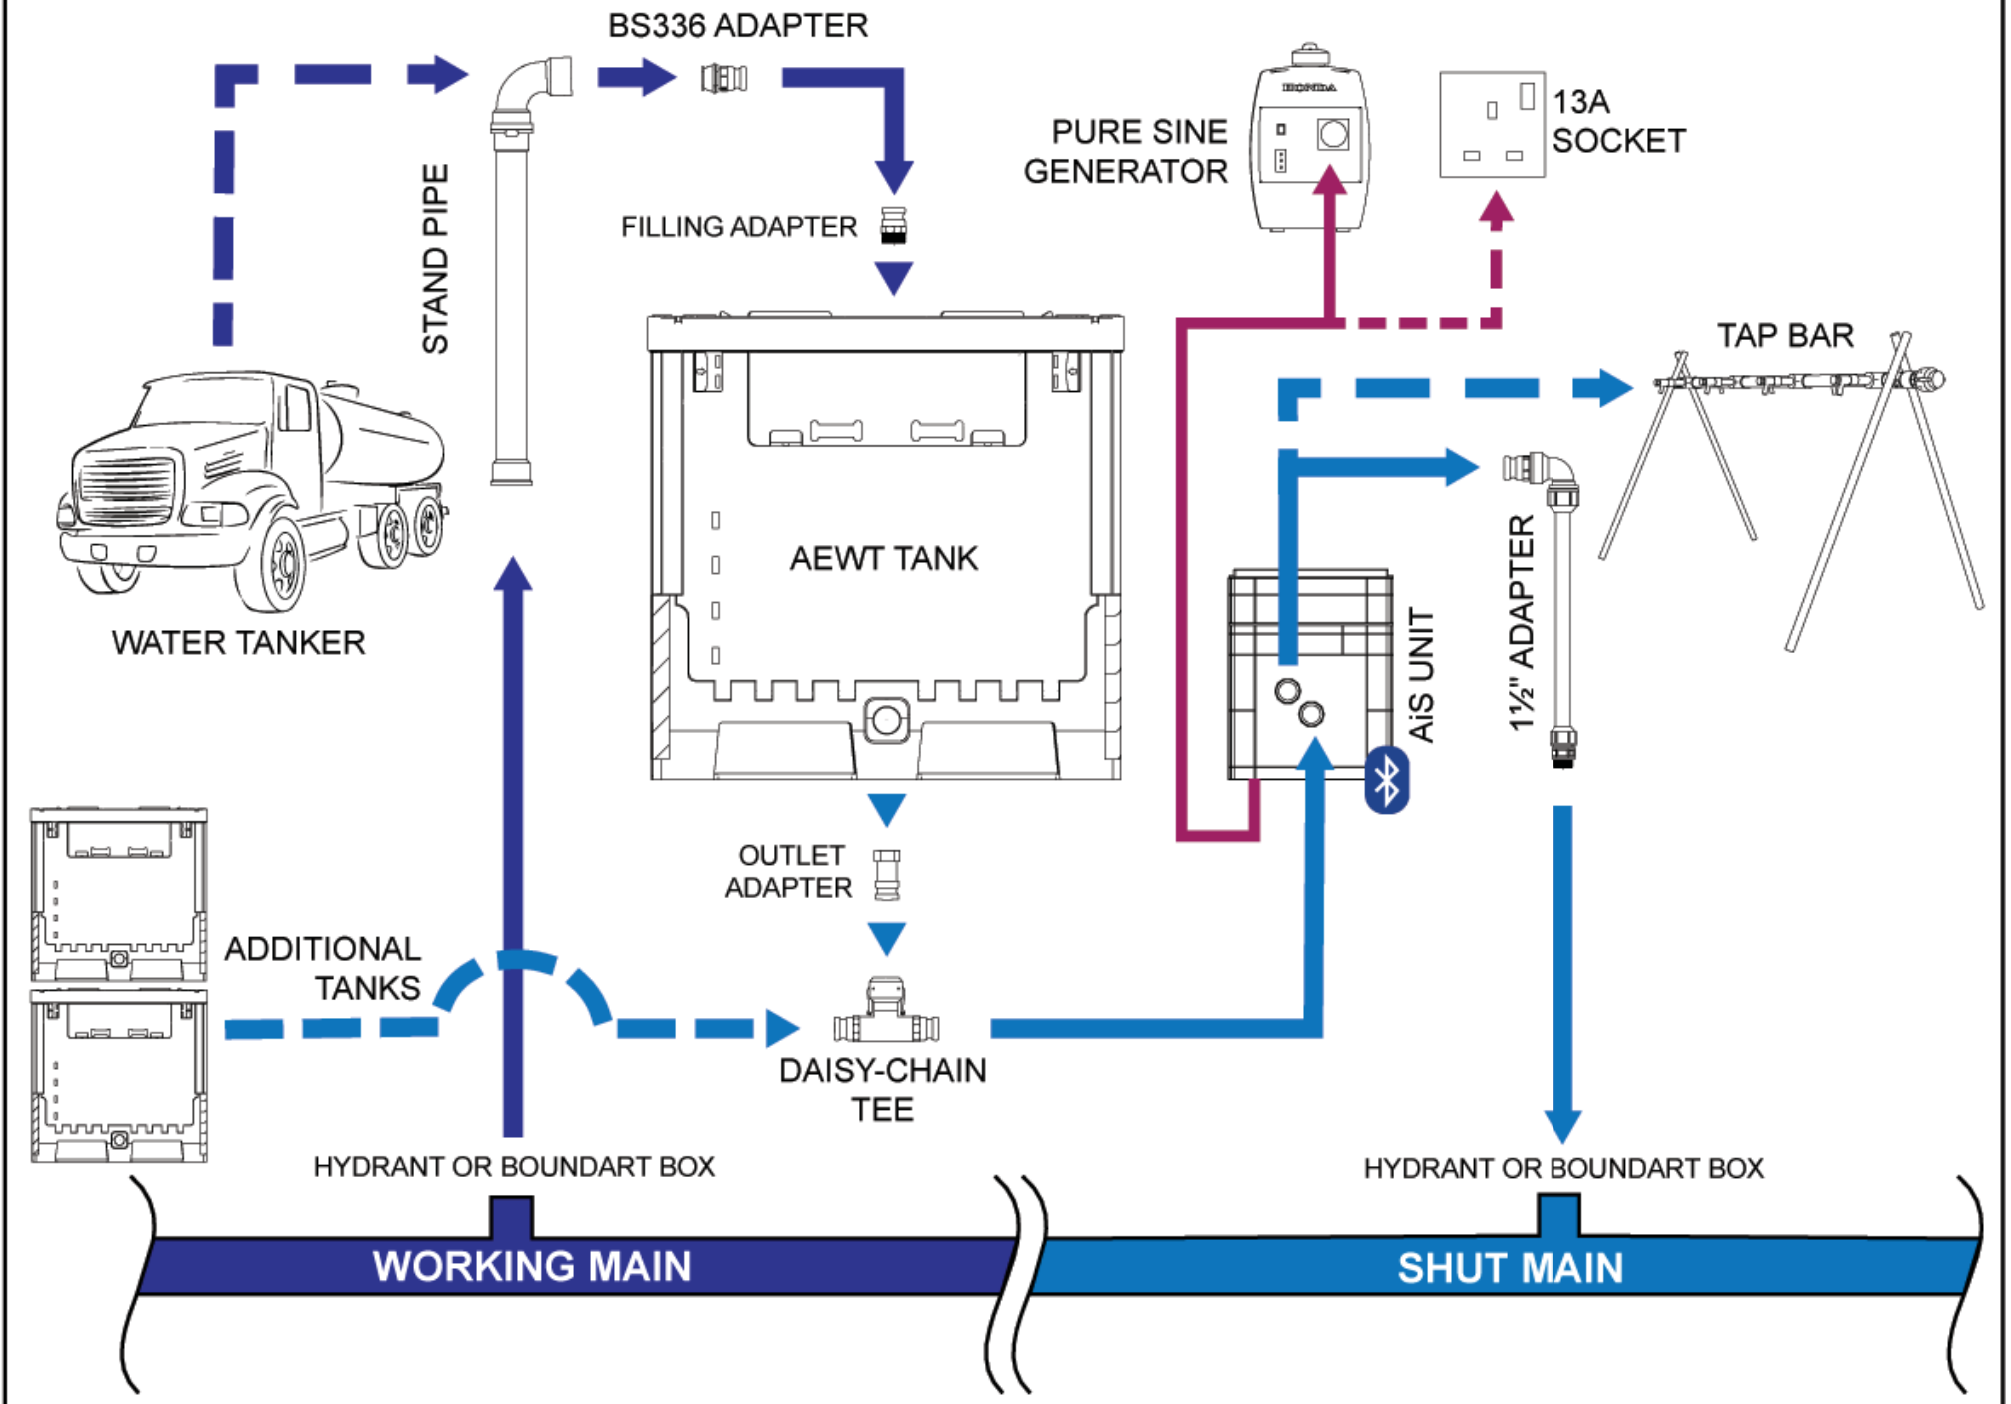

AiS network replacement kit - basic static feed configuration

AiS network replacement kit - basic boost configuration

N.B. Single point boosting (infusing to the extraction point) is possible using the Arlington single point boost adapter.